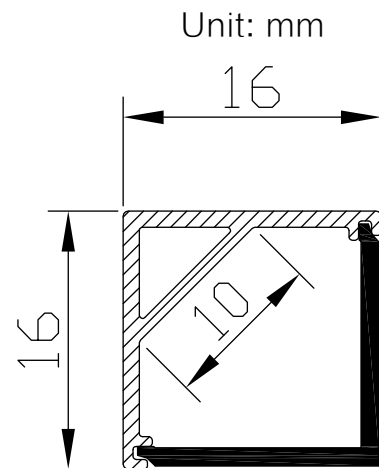

Color 

Features:

1. Model: HL-BAPL005
2. Material: AL6063+PMMA
3. Surface: Anodized/Painting
4. Lighting source width: 10mm
5. Length: 4m/max
6. Installation: For wardrobe / Bookcase / Bars / Counter and other cabinet application.

Accessory:

End Cap

Mounting Clip (metal)

Mounting Clip (PC)

Cover

Installation: